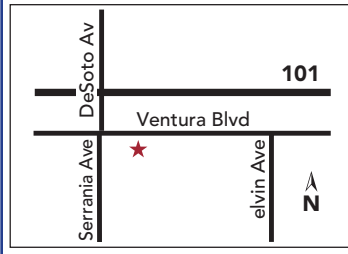

St. Mel
20870 Ventura Blvd.
Woodland Hills, CA 91364
Ph: (818) 340-6020