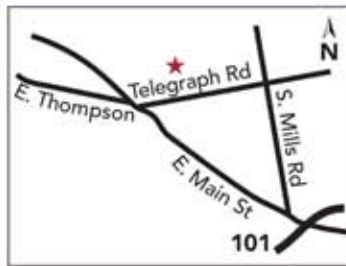

PARTICIPATING PARISHES

Holy Cross
 13955 Peach Hill Rd.
 Moorpark, CA 93021
 Ph: (805) 529-1397

St. Mary Magdalen
 Corner of Las Posas & Crestview
 Camarillo, CA 93010
 Ph: (805) 484-0532

Our Lady of the Assumption
 3175 Telegraph Rd.
 Ventura, CA 93003
 Ph: (805) 642-7966