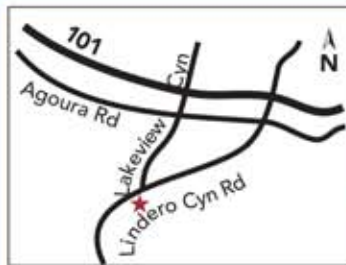

St. Paschal Baylon
155 E. Janss Rd.
Thousand Oaks, CA 91360
Ph: (805) 496-0222

St. Jude the Apostle
32032 Lindero Canyon Rd.
Westlake Village, CA 91361
Ph: (818) 889-1279