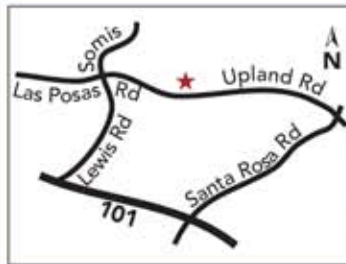

St. Maximilian Kolbe
5801 Kanan Rd.
Westlake Village, CA 91362
Ph: (818) 991-3915