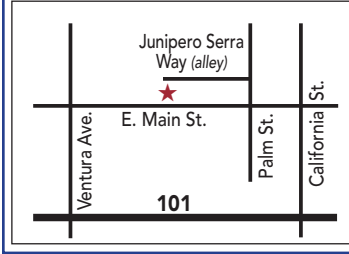

San Buenaventura Mission
211 E Main St.
Ventura, CA 93001
Ph: (805) 643-4318