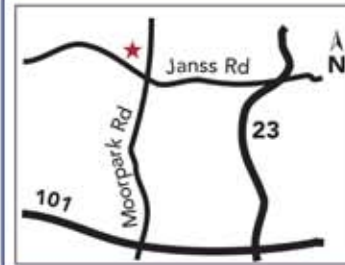

PARTICIPATING PARISHES

Holy Cross
13955 Peach Hill Rd.
Moorpark, CA 93021
Ph: (805) 529-1397

St. Mary Magdalen
Corner of Las Posas & Crestview
Camarillo, CA 93010
Ph: (805) 484-0532

Our Lady of the Assumption
3175 Telegraph Rd.
Ventura, CA 93003
Ph: (805) 642-7966

St. Maximilian Kolbe
5801 Kanan Rd.
Westlake Village, CA 91362
Ph: (818) 991-3915

Padre Serra
5205 Upland Rd.
Camarillo, CA 93012
Ph: (805) 482-6417

St. Mel
20870 Ventura Blvd.
Woodland Hills, CA 91364
Ph: (818) 340-6020

San Buenaventura Mission
211 E Main St.
Ventura, CA 93001
Ph: (805) 643-4318

St. Paschal Baylon
155 E. Janss Rd.
Thousand Oaks, CA 91360
Ph: (805) 496-0222

St. Jude the Apostle
32032 Lindero Canyon Rd.
Westlake Village, CA 91361
Ph: (818) 889-1279

St. Peter Claver
2380 Stow St.
Simi Valley, CA 93063
Ph: (805) 526-6499

St. Julie Billiart
2475 Borchard Rd.
Newbury Park, CA 91320
Ph: (805) 498-3602

St. Rose of Lima
1305 Royal Ave
Simi Valley, CA 93065
Ph: (805) 526-1732

Contact us at office@theuniversityseries.org

Follow us @TheUniversityS | Like us The University Series