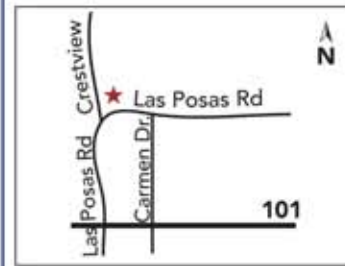

PARTICIPATING PARISHES

Holy Cross
 13955 Peach Hill Rd.
 Moorpark, CA 93021
 Ph: (805) 529-1397

St. Mary Magdalen
 Corner of Las Posas & Crestview
 Camarillo, CA 93010
 Ph: (805) 484-0532

Our Lady of the Assumption
 3175 Telegraph Rd.
 Ventura, CA 93003
 Ph: (805) 642-7966