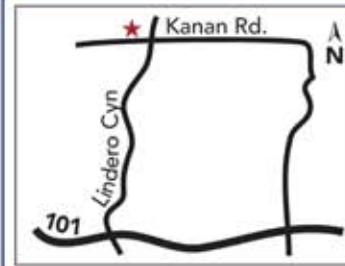

PARTICIPATING PARISHES

Holy Cross
 13955 Peach Hill Rd.
 Moorpark, CA 93021
 Ph: (805) 529-1397

St. Mary Magdalen
 Corner of Las Posas & Crestview
 Camarillo, CA 93010
 Ph: (805) 484-0532

Our Lady of the Assumption
 3175 Telegraph Rd.
 Ventura, CA 93003
 Ph: (805) 642-7966