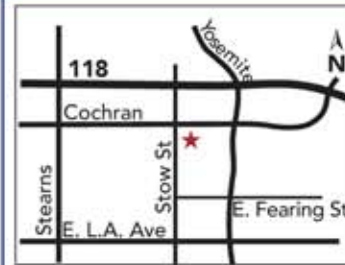

PARTICIPATING PARISHES

Holy Cross
13955 Peach Hill Rd.
Moorpark, CA 93021
Ph: (805) 529-1397

St. Mary Magdalen
Corner of Las Posas & Crestview
Camarillo, CA 93010
Ph: (805) 484-0532

Our Lady of the Assumption
3175 Telegraph Rd.
Ventura, CA 93003
Ph: (805) 642-7966

St. Maximilian Kolbe
5801 Kanan Rd.
Westlake Village, CA 91362
Ph: (818) 991-3915

Padre Serra
5205 Upland Rd.
Camarillo, CA 93012
Ph: (805) 482-6417

St. Mel
20870 Ventura Blvd.
Woodland Hills, CA 91364
Ph: (818) 340-6020

San Buenaventura Mission
211 E Main St.
Ventura, CA 93001
Ph: (805) 643-4318

St. Paschal Baylon
155 E. Janss Rd.
Thousand Oaks, CA 91360
Ph: (805) 496-0222

St. Jude the Apostle
32032 Lindero Canyon Rd.
Westlake Village, CA 91361
Ph: (818) 889-1279

St. Peter Claver
2380 Stow St.
Simi Valley, CA 93063
Ph: (805) 526-6499

St. Julie Billiart
2475 Borchard Rd.
Newbury Park, CA 91320
Ph: (805) 498-3602

St. Rose of Lima
1305 Royal Ave
Simi Valley, CA 93065
Ph: (805) 526-1732

Contact us at office@theuniversityseries.org

Follow us @TheUniversityS | Like us The University Series